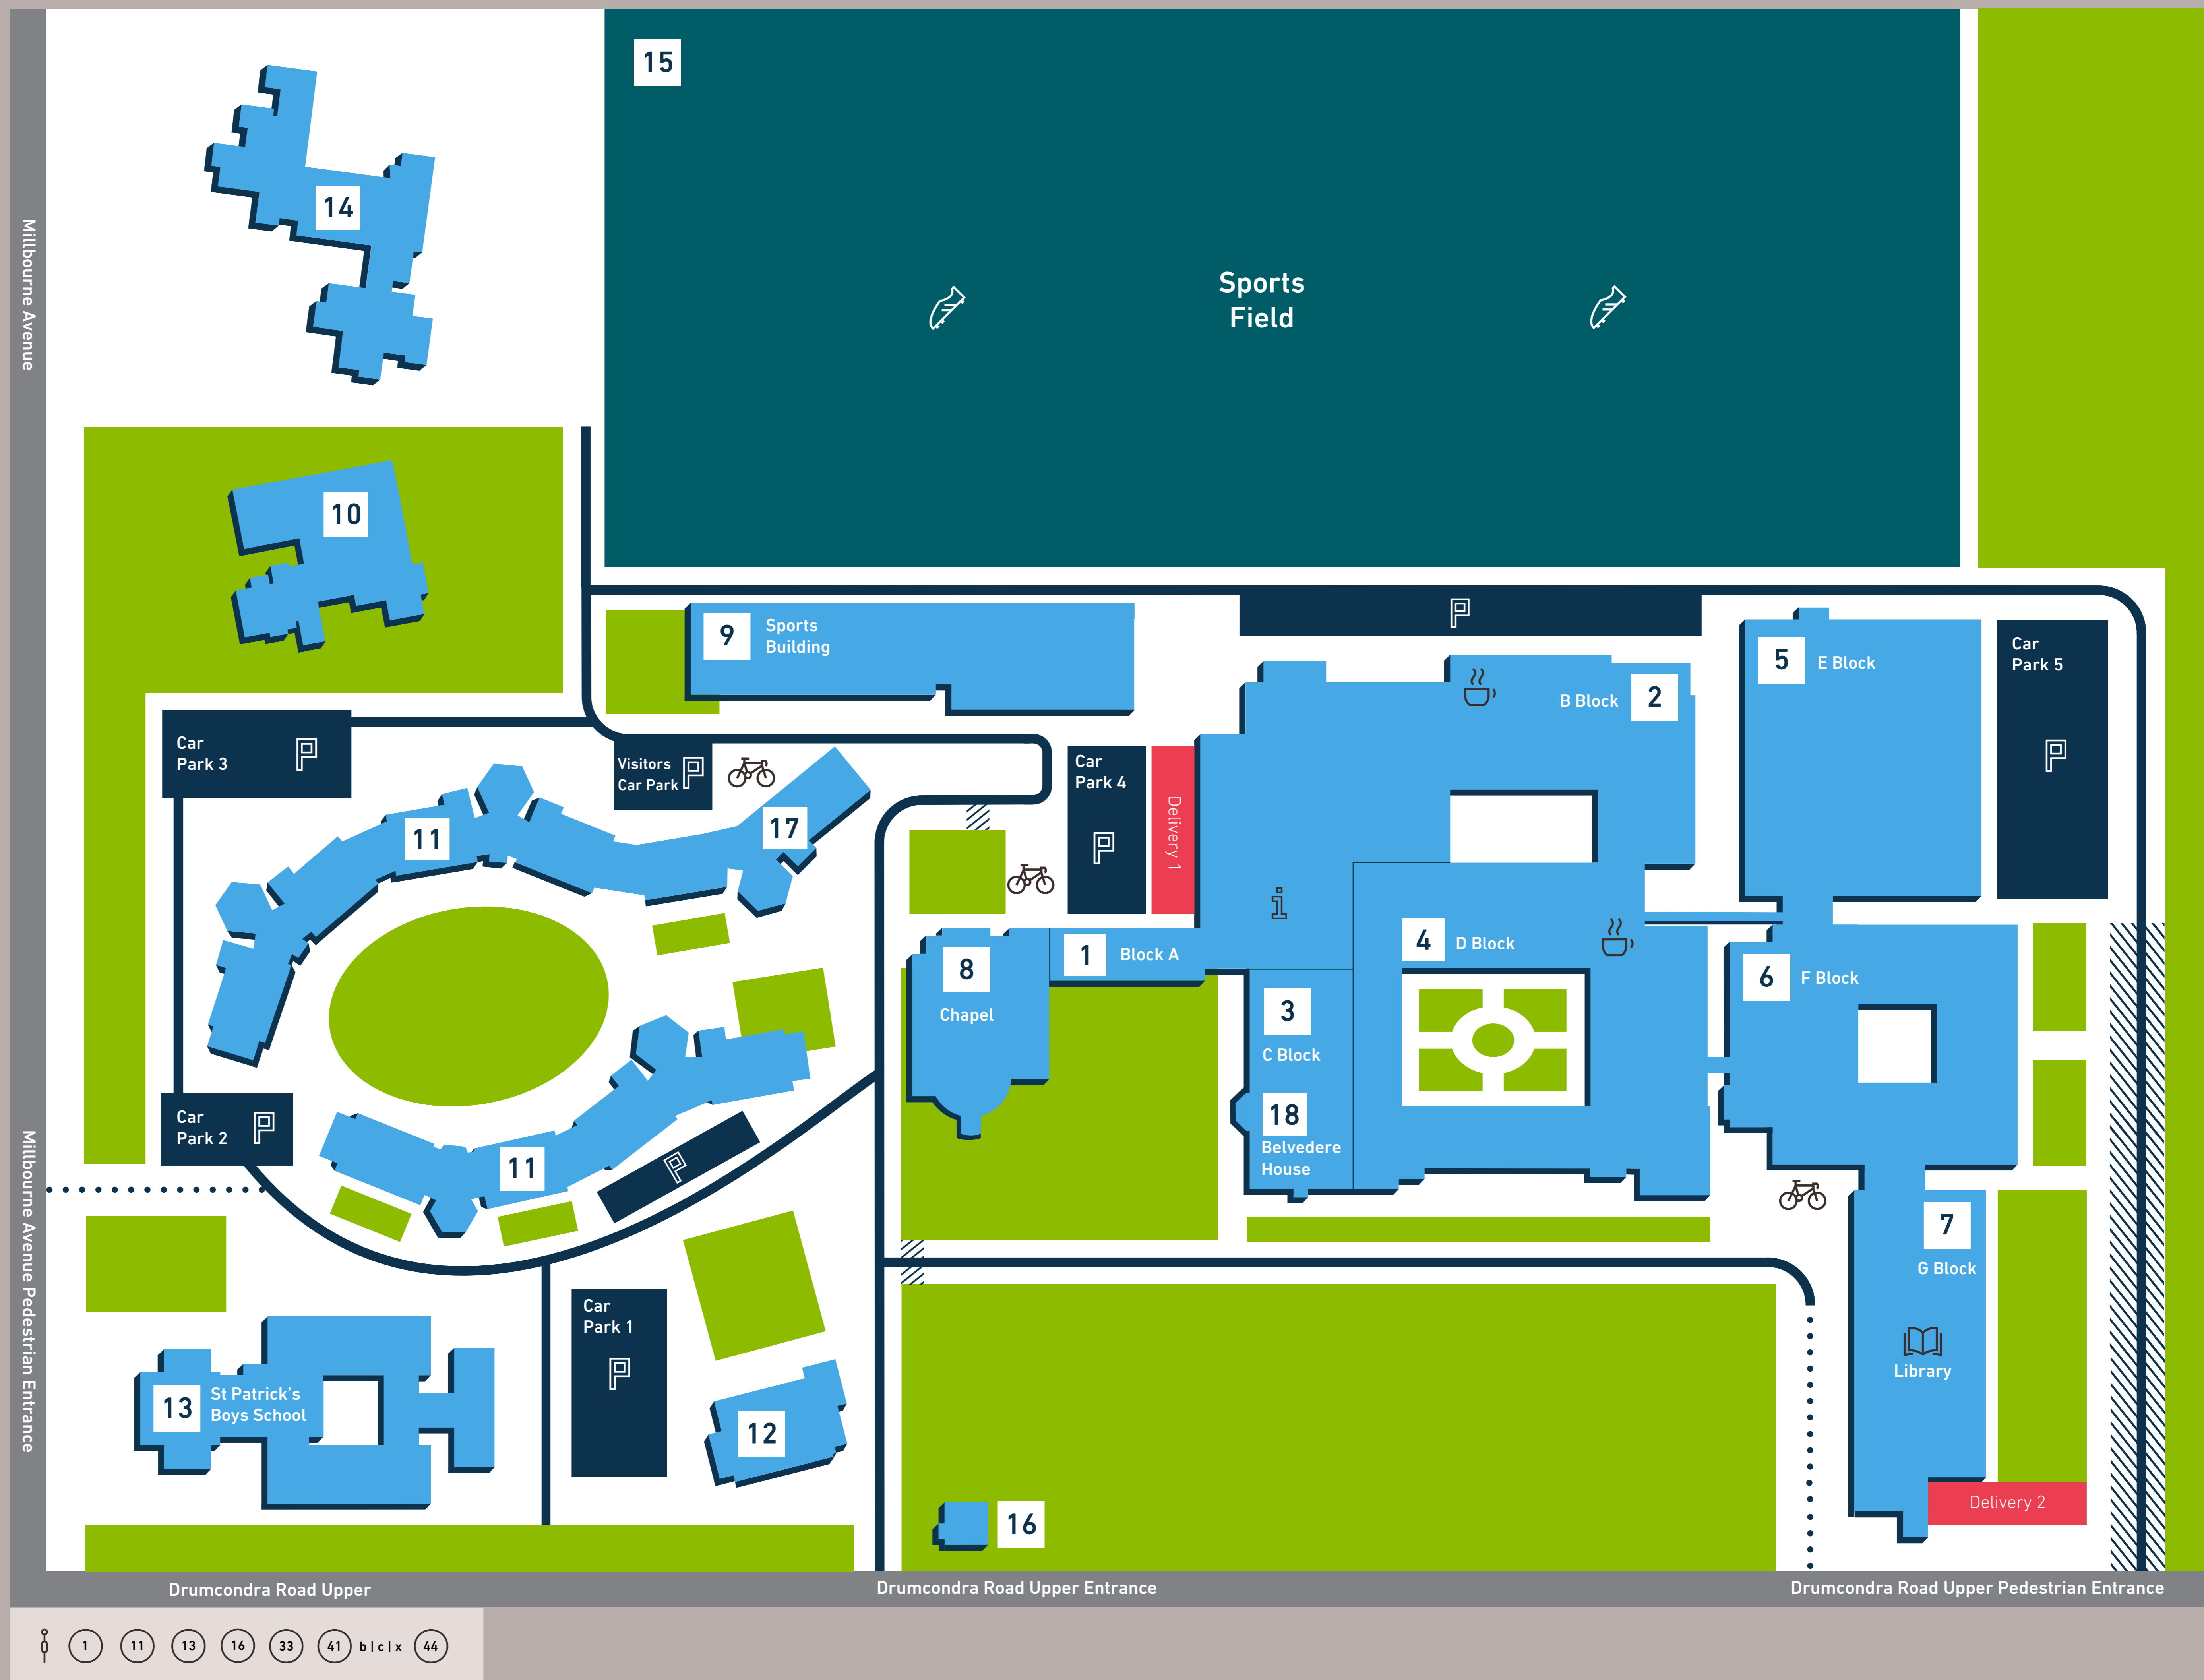

DCU St Patrick's Campus

- | | | | | | |
|------------------|---------------------------------------|--------------------------------------|-------------|------------------|-------------------|
| 1 A Block | 7 G Block | 13 St Patrick's Boys School | Bus Stop | Car Park | Pedestrian Access |
| 2 B Block | 8 Chapel | 14 St Patrick's Junior School | Library | Football Pitches | Vehicle Access |
| 3 C Block | 9 Sports Building | 15 Sports Field | Information | Café | |
| 4 D Block | 10 Educational Research Centre | 16 Estates | Bike Shed | | |
| 5 E Block | 11 Student Residences | 17 Moville | | | |
| 6 F Block | 12 Drumcondra Education Centre | 18 Belvedere House | | | |