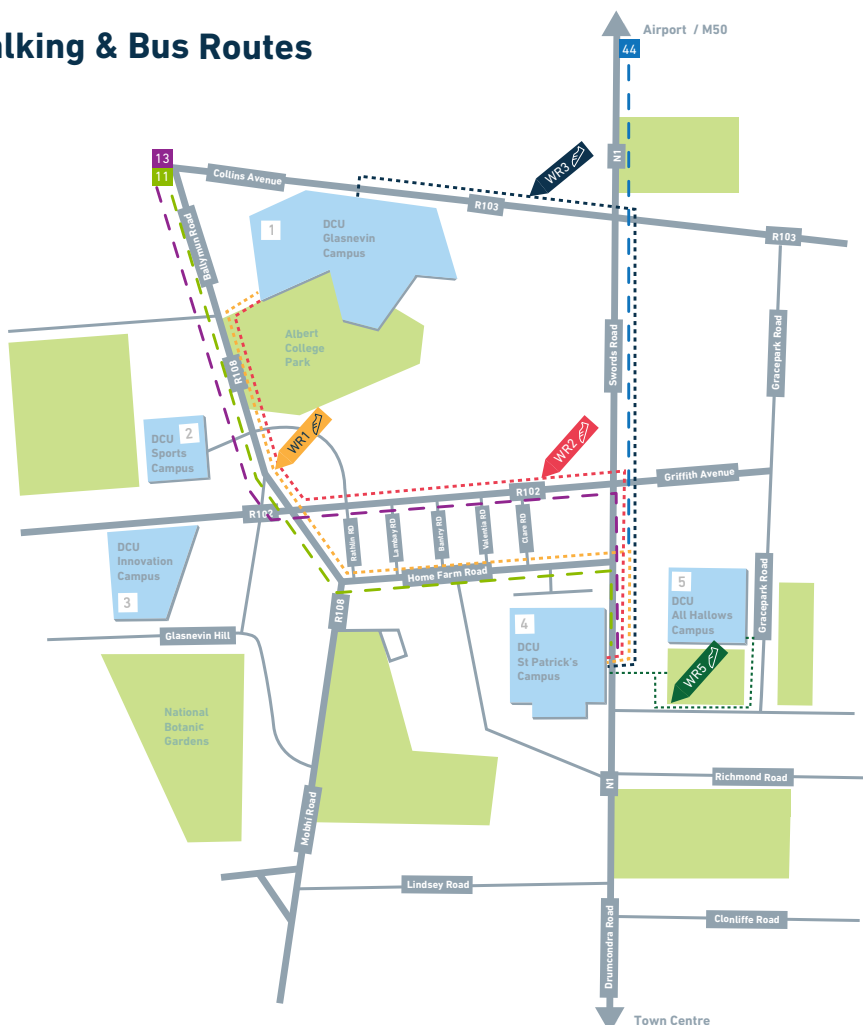

# Cycle Routes

## Cycle Routes

- CR1 - 2.6KM - 10 minutes
- CR1a - 3.1KM - 10 minutes
- CR2 - 2.8KM - 10 minutes
- CR3 - 2.8KM - 10 minutes
- CR4 - 300M - 1 minute

- 1 DCU Glasnevin Campus
- 2 DCU Sports Campus
- 3 DCU Innovation Campus
- 4 DCU St Patrick's Campus
- 5 DCU All Hallows Campus

# Walking & Bus Routes

## Bus Routes

- 44
- 13
- 11