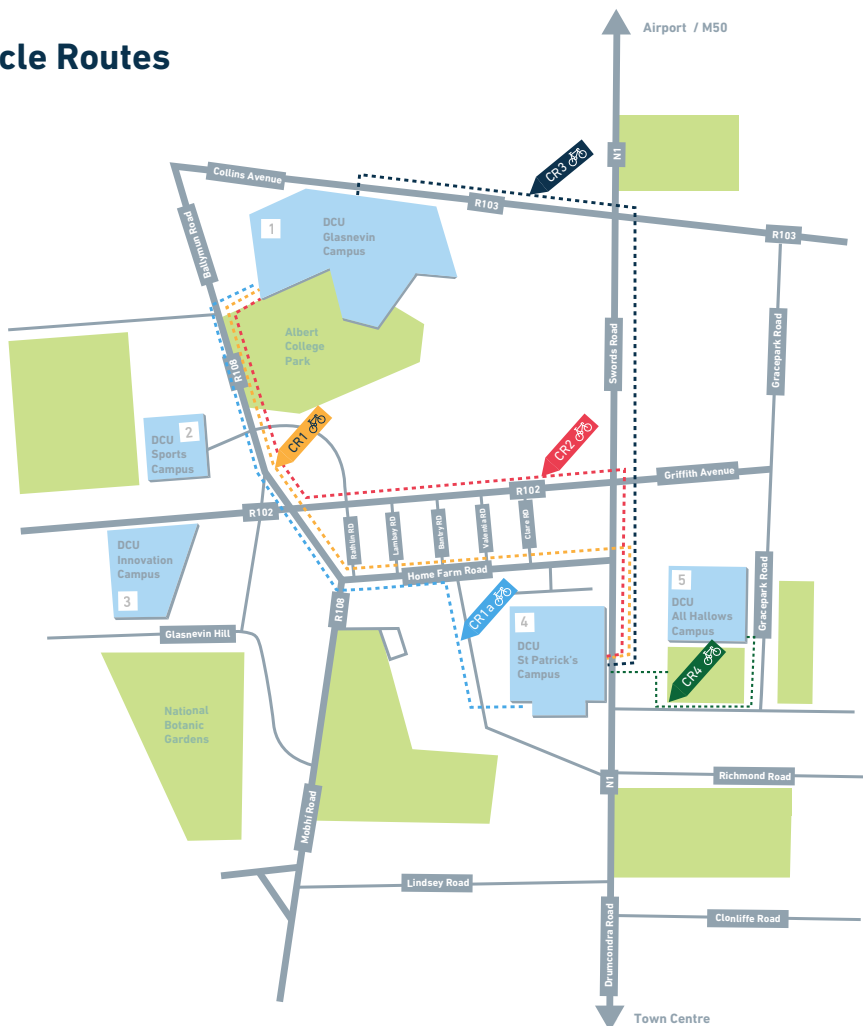

# Cycle Routes

## Cycle Routes

- CR1 - 2.6KM - 10 minutes
- CR1a - 3.1KM - 10 minutes
- CR2 - 2.8KM - 10 minutes
- CR3 - 2.8KM - 10 minutes
- CR4 - 300M - 1 minute

- 1 DCU Glasnevin Campus
- 2 DCU Sports Campus
- 3 DCU Innovation Campus
- 4 DCU St Patrick's Campus
- 5 DCU All Hallows Campus

# Walking & Bus Routes

## Bus Routes

- 44
- 13
- 11