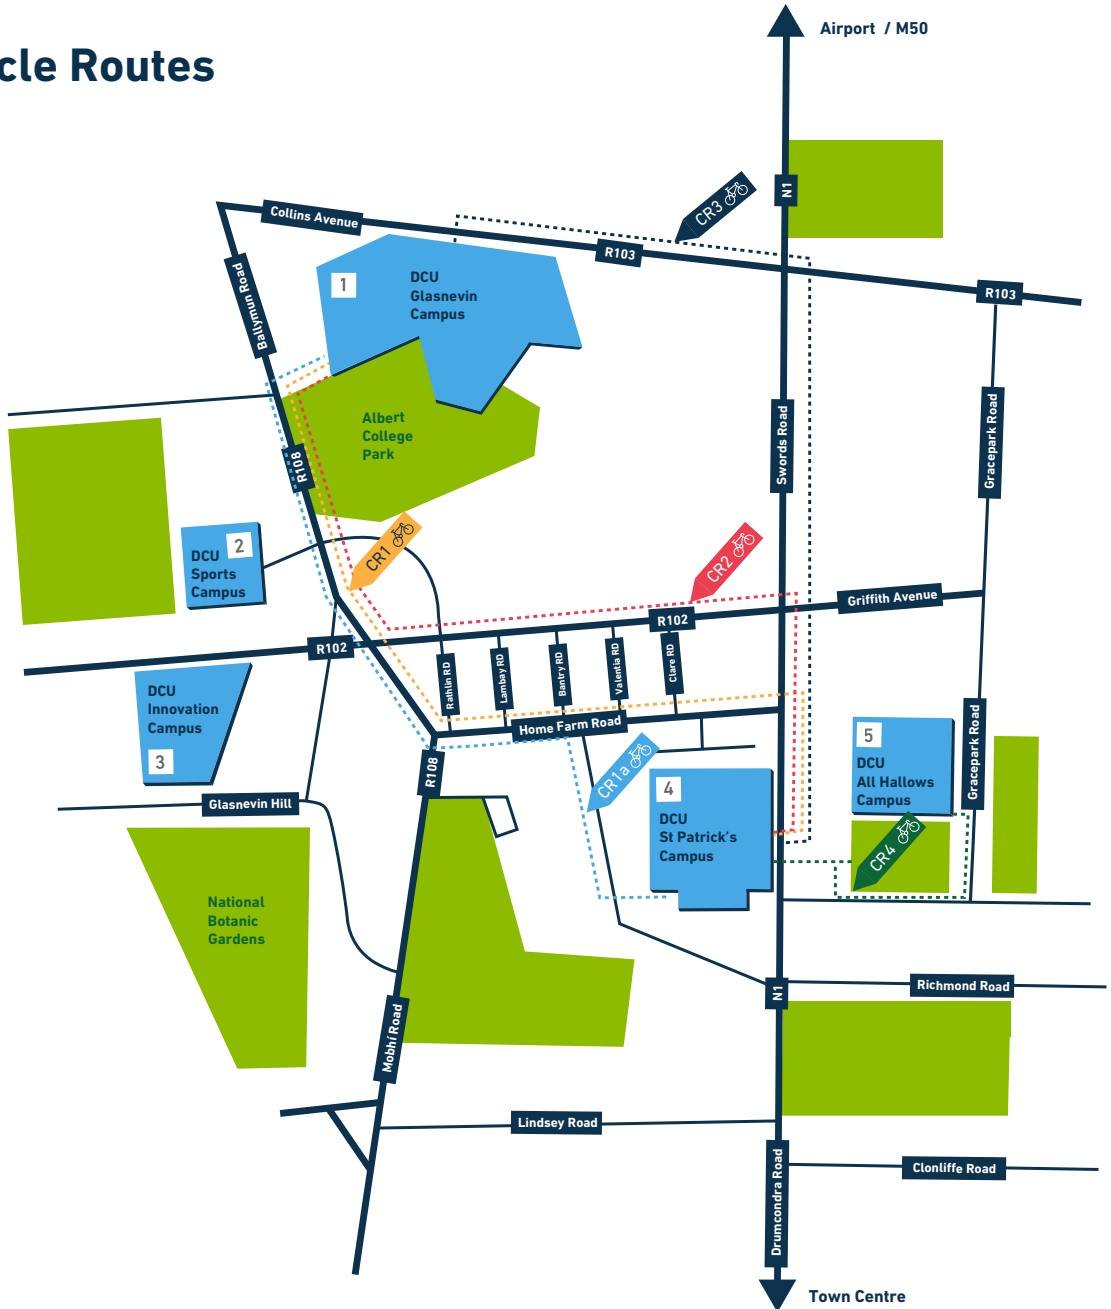

# Walking & Bus Routes

## Walking Routes

- WR1 - 2.6KM - 30 minutes
- WR2 - 2.7KM - 32 minutes
- WR3 - 2.4KM - 28 minutes
- WR5 - 300M - 4 minutes

# Cycle Routes